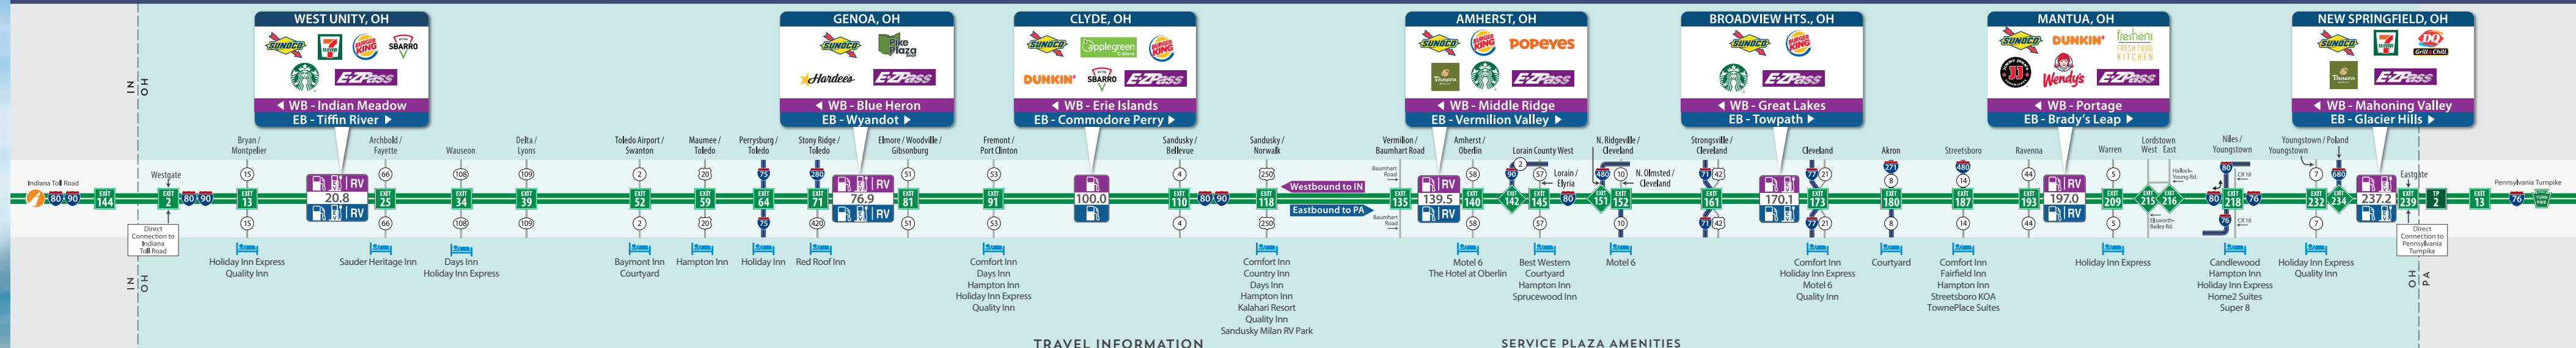

2023
MAP &
LODGING
GUIDE

African Safari Wildlife Park
Celebrating 50th Anniversary
Get Ready for a WILD Time!
THE OHIO SAFARI PARK
267 S. LIGHTNER RD.
PORT CLINTON, OH
13 MILES WEST OF CEDAR POINT
1-800-521-2660
AFRICANSAFARIWILDLIFEPARK.COM

RUTHERFORD B. HAYES
PRESIDENTIAL LIBRARY & MUSEUM
SPIEGEL GROVE
America's First Presidential Library
rbhayes.org
Exit 91 off the Ohio Turnpike

EMERGENCY CONTACT INFORMATION
The Ohio State Highway Patrol monitors CB Channel 9.
Dialing #677 connects to the Patrol's Communications Center.
RV INFORMATION
RV Hook-ups are available at the following service plazas:
MP 20.8 EB & WB | MP 76.9 EB & WB | MP 139.5 EB & WB | MP 197.0 EB & WB
ELECTRIC VEHICLE CHARGING STATIONS
MP 20.8 EB & WB | MP 76.9 EB & WB | MP 170.1 EB & WB | MP 237.2 EB & WB
Visit www.ohioturnpike.org/travelers/serviceplazas for more information on RV rules and regulations, and EV charging options.

TRAVEL INFORMATION
NON-EMERGENCY CONTACT
Travelers can call the Commission at (440) 971-2081 or visit the turnpike website at www.ohioturnpike.org for important notices, closures, travel alerts and additional up-to-date information.
Accepted in 19 States and by 34 tolling agencies.

EDISON BIRTHPLACE MUSEUM
9 N. EDISON DR. MILAN, OH 44846
Scan to visit our website!
<https://tomedison.org/>

EXIT 187
Your One Stop Shop
9 AFFORDABLE HOTELS
2 SERENE CAMPGROUNDS
OVER 50 RESTAURANTS
ATTRACTIONS, GOLF,
SHOPPING, & MORE
Streetsboro VISITORS & CONVENTION BUREAU
(888) 558-5580 www.StreetsboroVCB.com

MAKE THE PAST... Part of your Future!
Plan a fun-filled getaway the whole family will love!
Historic Sauder Village Ohio's largest living history destination
Visit historic homes & shops with costumed interpreters, craftsmen, demonstrations & special events.
Open through October 28.
Check website for rates, dates & hours

EXIT 34
fulton county
THE PLACE TO FIND YOUR PACE
visitfultoncounty.com

Scott Hagan "The Barn Artist"
Barn Mural Trail
Northwest, Ohio
Welcome to Bellevue
Scan QR Code for Turn-by-Turn
Sanduskycounty.org/barns
Sandusky County Visitors Bureau - 1-800-255-8070

DISCOVER CENTRAL PORTAGE COUNTY WHERE THE FUN STARTS!
GALLERIES & SHOPPING
OUTDOOR ADVENTURES
MUSEUMS & MARKETS
FANTASTIC FOODS & BREWS
FESTIVALS
MUSIC & MORE!
ORDER YOUR FREE EXPLORER'S GUIDE TO PORTAGE COUNTY TODAY!
CENTRALPORTAGEVCB.ORG
800.764.8768

Stop Here!
Trumbull County
EXIT 209 (OH Turnpike)
EXITS 227, 229 & 234 A&B (I-80)
TrulyTrumbull.com
Attractions Lodging Food Shopping

Need a Rest?
2000+ ROOMS
EXITS 218, 232 & 234 (Westbound No re-entry)
Clean, comfortable lodging
Outdoor recreation and golf
Wineries and craft breweries
youngstownlive.com
800.447.8201
@youngstownlive