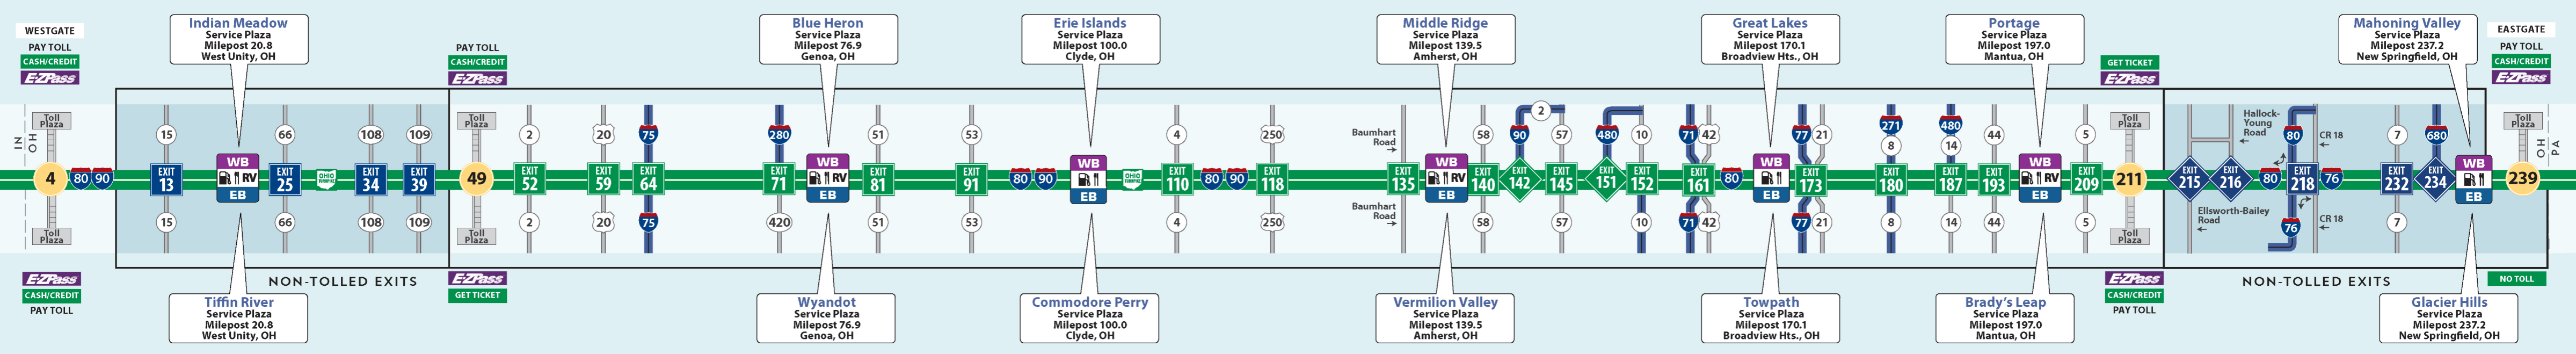

OHIO TURNPIKE SERVICE PLAZAS & INTERCHANGES

- | | | | | | | |
|-----------------------|------------------------------|------------------------------------|-------------------------------|-----------------------------|-----------------------------------|-------------------------|
| Toll Plaza | Toll Plaza | 51 Elmore / Woodville / Gibsonburg | Service Plazas | 71 Strongsville / Cleveland | Service Plazas | 7 Youngstown |
| 15 Bryan / Montpelier | 2 Toledo - Airport / Swanton | 53 Fremont / Port Clinton | 58 Amherst / Oberlin | Service Plazas | 5 Warren | 680 Youngstown / Poland |
| Service Plazas | 20 Maumee / Toledo | Service Plazas | 90 Lorain County West | 77 21 Cleveland | Toll Plaza | Service Plazas |
| 66 Archbold / Fayette | 75 Perrysburg / Toledo | 4 Sandusky / Bellevue | 90 57 Lorain / Elyria | 8 Akron | Lordstown - West | Toll Plaza |
| 108 Wauseon | 280 Stony Ridge / Toledo | 250 Sandusky / Norwalk | 480 N. Ridgeville / Cleveland | 480 14 Streetsboro | Lordstown - East | |
| 109 Delta / Lyons | Service Plazas | 51 Vermilion / Baumhart Road | 480 10 N. Olmsted / Cleveland | 44 Ravenna | Junction 80 76 Niles / Youngstown | |